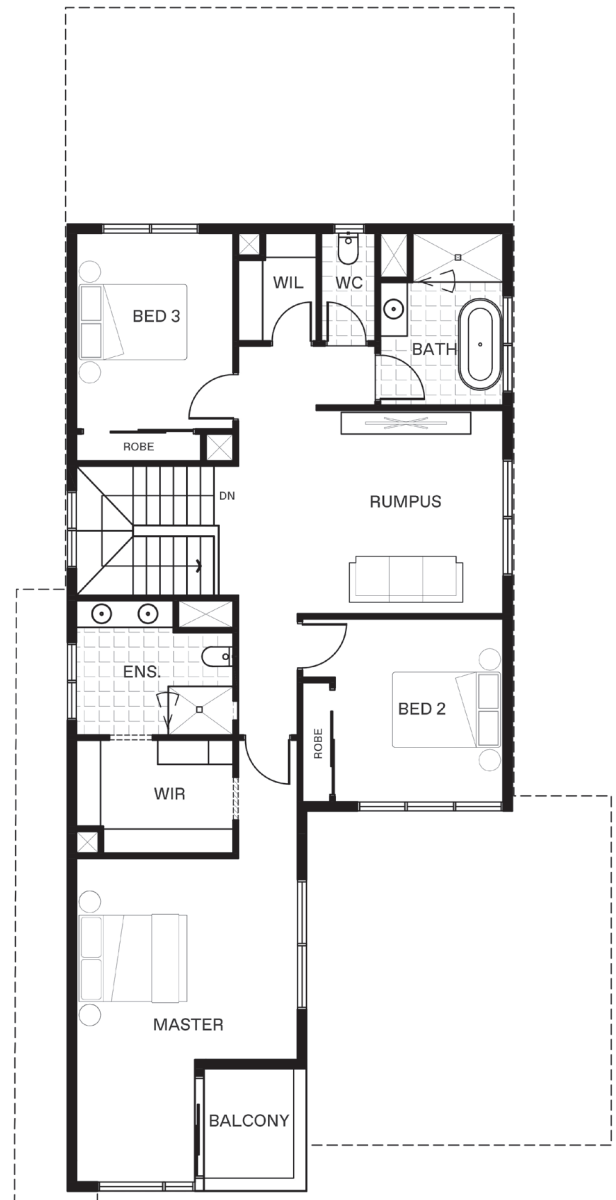

KINGSTON 34

HOUSE SIZE	34sq
GROUND FLOOR	204m ²
FIRST FLOOR	117m ²
TOTAL	321m²
MINIMUM LOT REQUIRED	12.5 X 30m

Dimensions and areas are approximate and are subject to change. Internal measurements are taken from centerline of party walls and external face of the outside wall. Prospective purchasers must rely on their own enquiries and should refer to plans, terms and conditions in the contract of sale. External airconditioning condenser is in an indicative position and may be subject to change. Loose furniture, white goods and planters represented are not included.