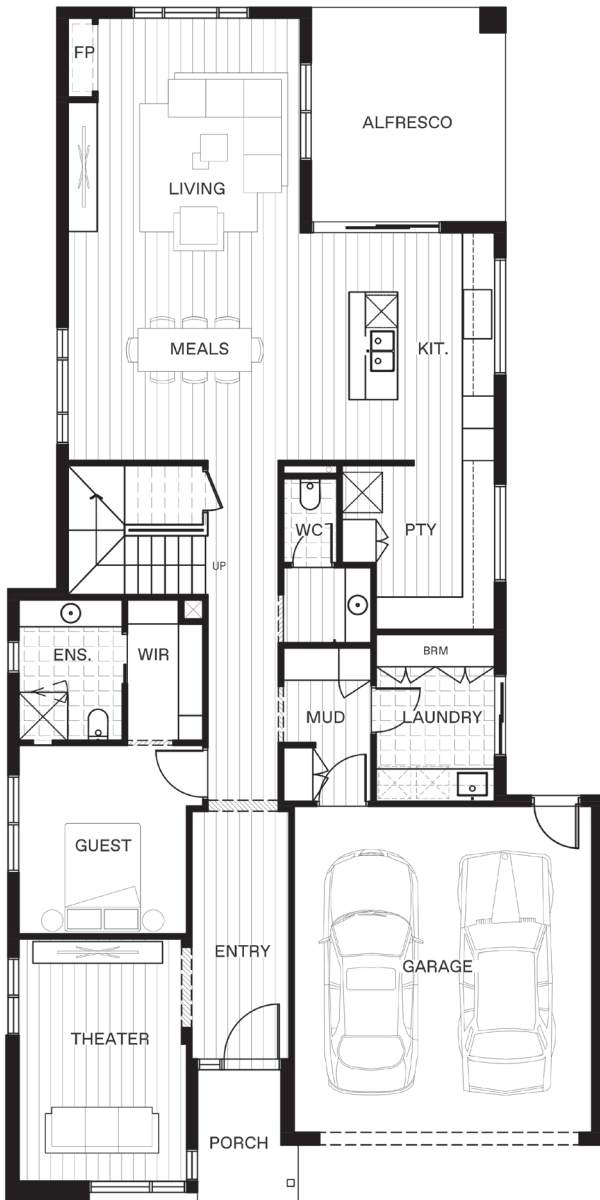

KINGSTON 34

HOUSE SIZE	34sq
GROUND FLOOR	204m ²
FIRST FLOOR	117m ²
TOTAL	321m²
MINIMUM LOT REQUIRED	12.5 X 30m

Dimensions and areas are approximate and are subject to change. Internal measurements are taken from centerline of party walls and external face of the outside wall. Prospective purchasers must rely on their own enquiries and should refer to plans, terms and conditions in the contract of sale. External airconditioning condenser is in an indicative position and may be subject to change. Loose furniture, white goods and planters represented are not included.