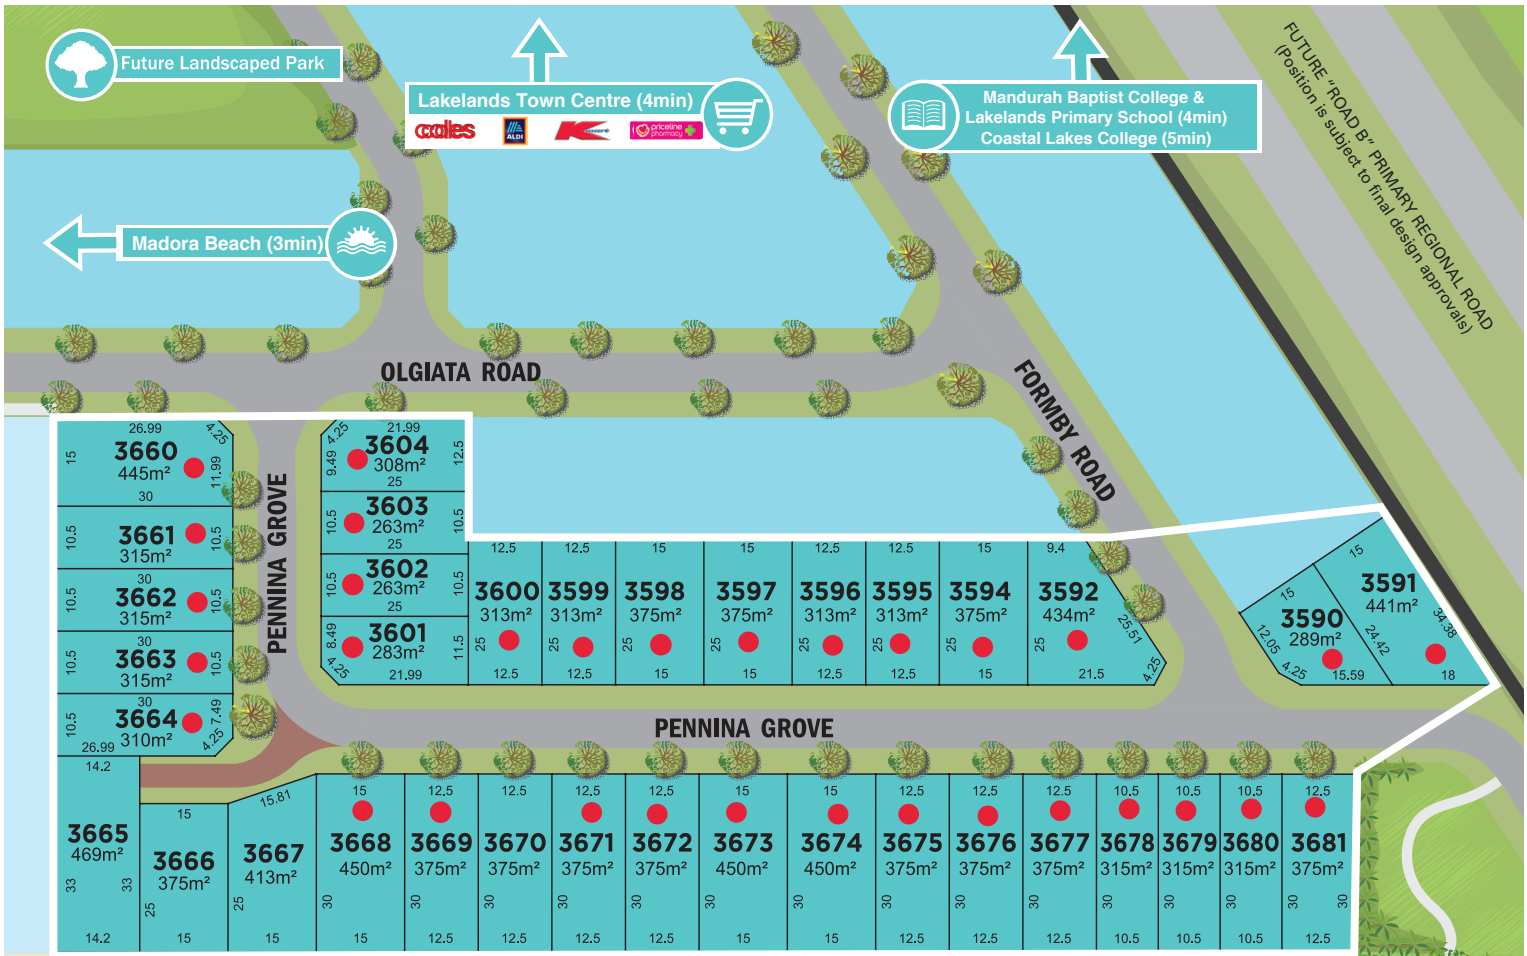

LAKELANDS
ESTATE

STAGE PLAN

WESTLAKE STAGE 2 MEADOW SPRINGS

LEGEND

- Current Release
- Future Release
- Previous Release
- Noise Wall
- Indicative Tree
- Sold

For more information, call Raelyn Smith on 0459 955 519 or email her at raelyn.smith@peet.com.au