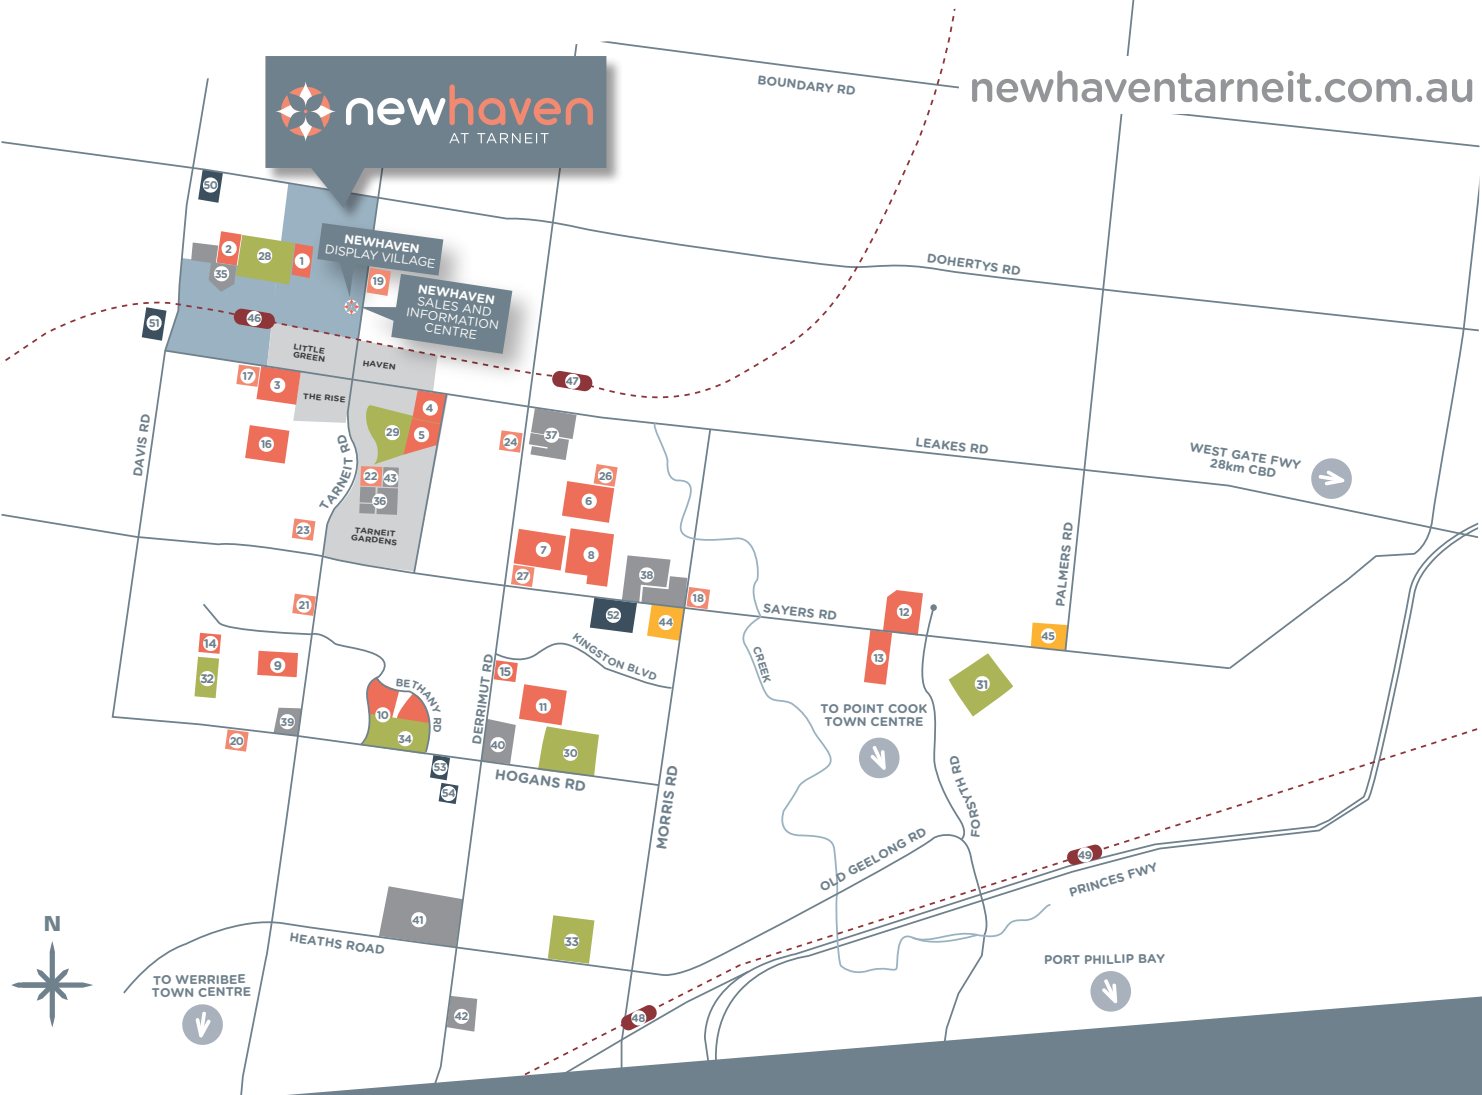

# newhaven

AT TARNEIT

← MELBOURNE CBD (28KM)

← TARNEIT SENIOR COLLEGE (1.3KM)

← TARNEIT TRAIN STATION (1.8KM)

TARNEIT GARDENS SHOPPING CENTRE  
TARNEIT WEST SHOPPING VILLAGE

FUTURE KIDS CHILDCARE AND KINDERGARTEN

# A new direction

Located in the heart of Tarneit, Newhaven will have all you could want and everything you need close by.

SCHOOLS CHILDCARE SHOPPING

NORTH

# Location map

**EDUCATION**

- 1. Government primary school (opening 2024)^
- 2. Zoned for private primary school^
- 3. St. John the Apostle Catholic Primary School
- 4. Tarneit Senior College
- 5. Tarneit College
- 6. Baden Powell College
- 7. St. Francis of Assisi Primary School
- 8. Thomas Carr College
- 9. Good News Lutheran College
- 10. The Grange P-12 College
- 11. Derrimut Heath Primary
- 12. Westbourne Grammar School
- 13. Al Taqwa College
- 14. Islamic College of Melbourne
- 15. St. James the Apostle Primary School
- 16. Tarneit Rise Primary School

**HEALTH SERVICES**

- 44. Westgate Medical Centre
- 45. Palmers Medical Centre

**TRANSPORT**

- 46. Proposed Tarneit West Train Station^
- 47. Tarneit Station
- 48. Hoppers Crossing Station
- 49. Williams Landing Station