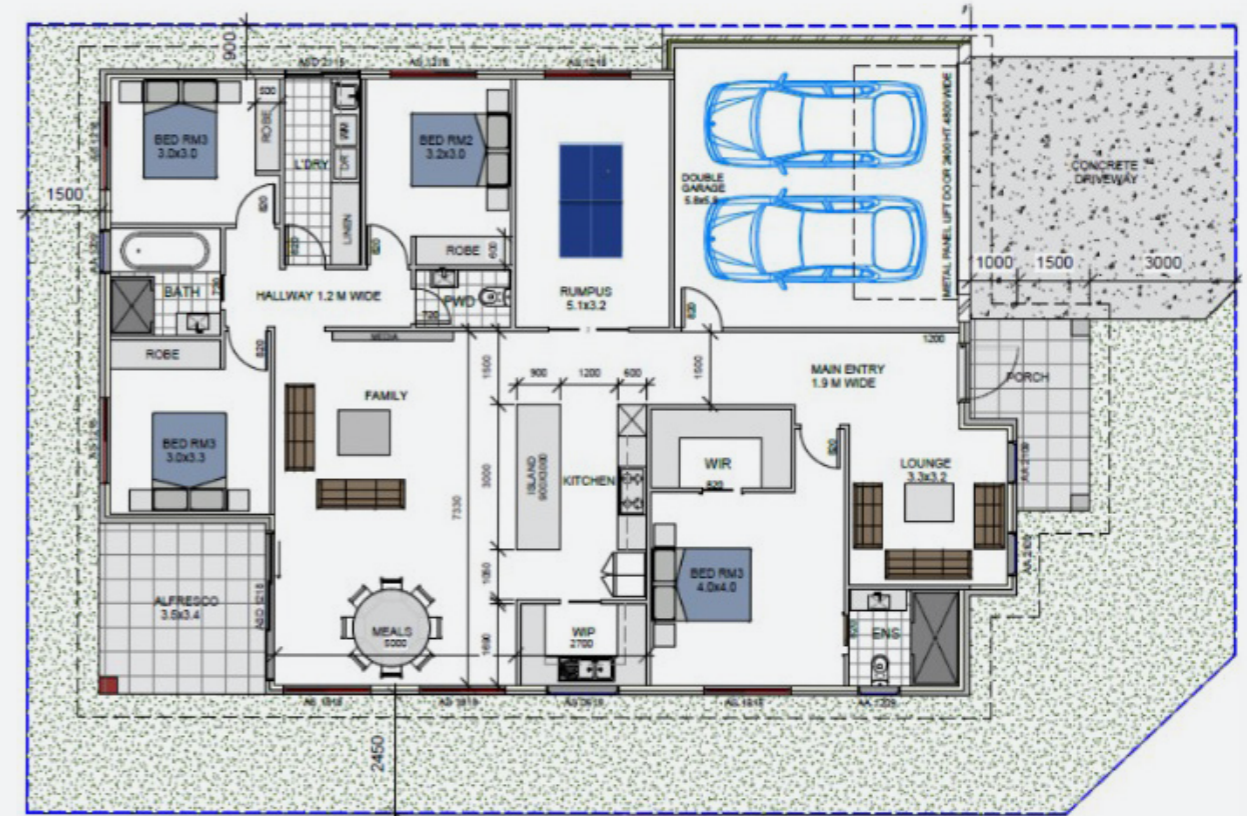

**GUILD
BUILDER**

Sunny Homes
— ACT / NSW —

Artist's impression.

AREAS

Living	191.90m ²
Garage	37.30m ²
Alfresco	14.00m ²
Porch	7.80m ²
Total	251.00m ²

HAMILTON

House and Land Package \$999,000*

 251m²

 4

 2

● Lot No. 2430

● Lot Size 401m²