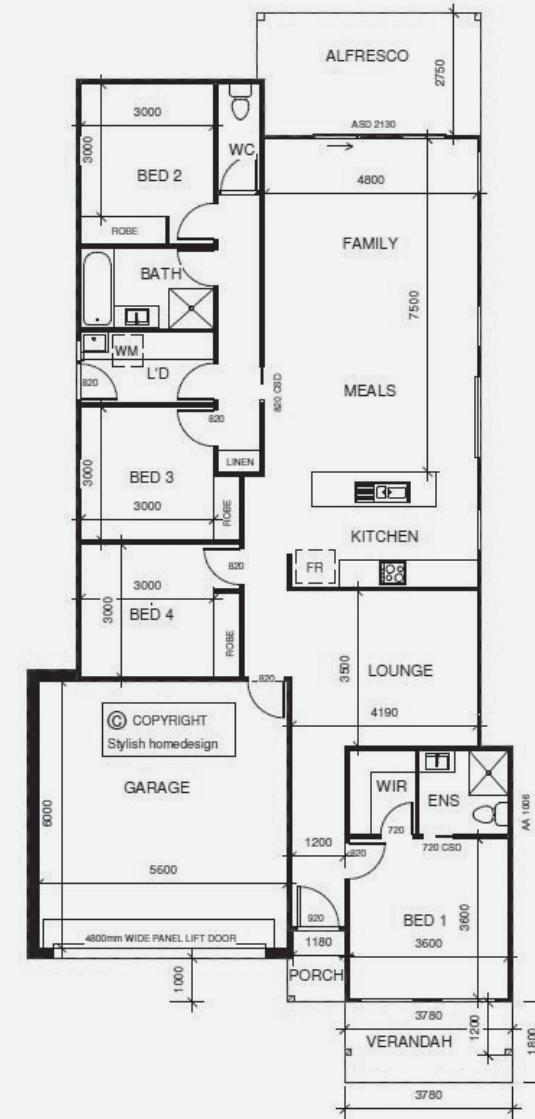

**GUILD
BUILDER**

AREAS

Living	150.74m ²
Garage	37.21m ²
Alfresco	13.67m ²
Verandah	4.54m ²
Porch	2.00m ²
Total	208.17m²

HOME 2151

House and Land Package \$969,000*

 208m²

 4

 2

● Lot No. 2151

● Lot Size 363m²