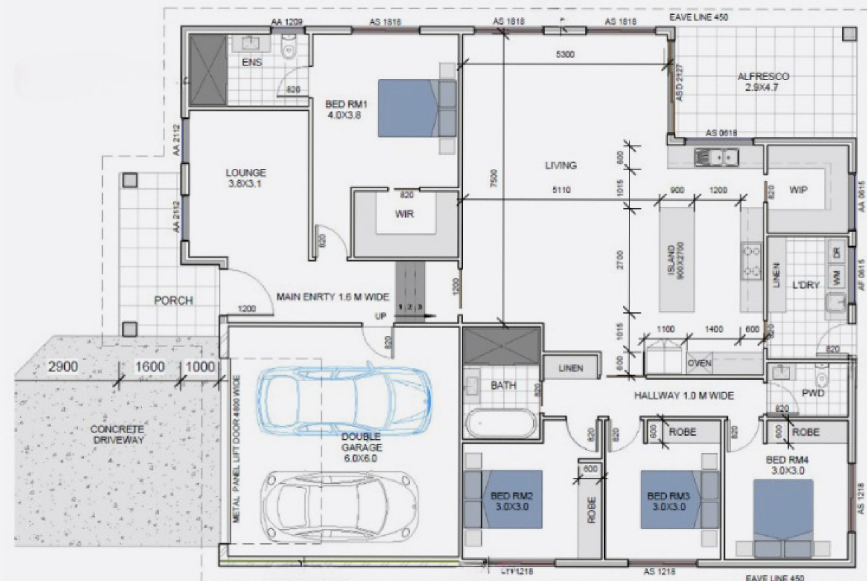

**GUILD  
BUILDER**

Sunny Homes

— ACT / NSW —

Artist's impression.

**AREAS**

Living	184.30m <sup>2</sup>
Garage	38.70m <sup>2</sup>
Alfresco	13.60m <sup>2</sup>
Porch	8.40m <sup>2</sup>
Total	245.00m <sup>2</sup>

# WISDOM HOUSE

## House and Land Package \$999,000\*

245m<sup>2</sup>

4

2

Lot No. 2226

Lot Size 400m<sup>2</sup>