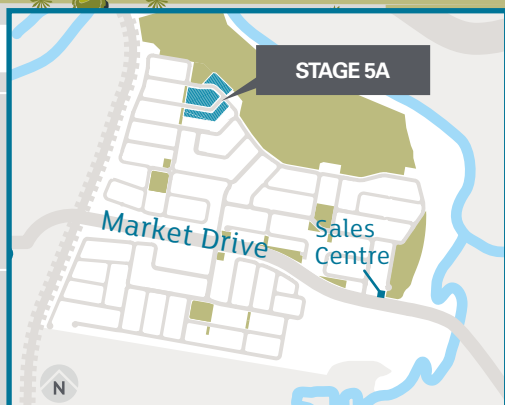

RIVERBANK

STAGE 5A

KEYSTONE RELEASE

Choose life in the heart of everything.

Riverbank is a friendly community that is devoted to open space, stunningly located beside the Caboolture river and transport links. Located across from Lightwood Parklands, the Keystone Release allows for families and friends

to have a blast at the playground and picnic areas. The Keystone Release will make sure that being joyful and healthy is made easy.

riverbankliving.com.au

PEET

RIVERBANK

STAGE 5A

KEYSTONE RELEASE

Riverbank Land Sales Centre
28 Harvey Court, Caboolture South