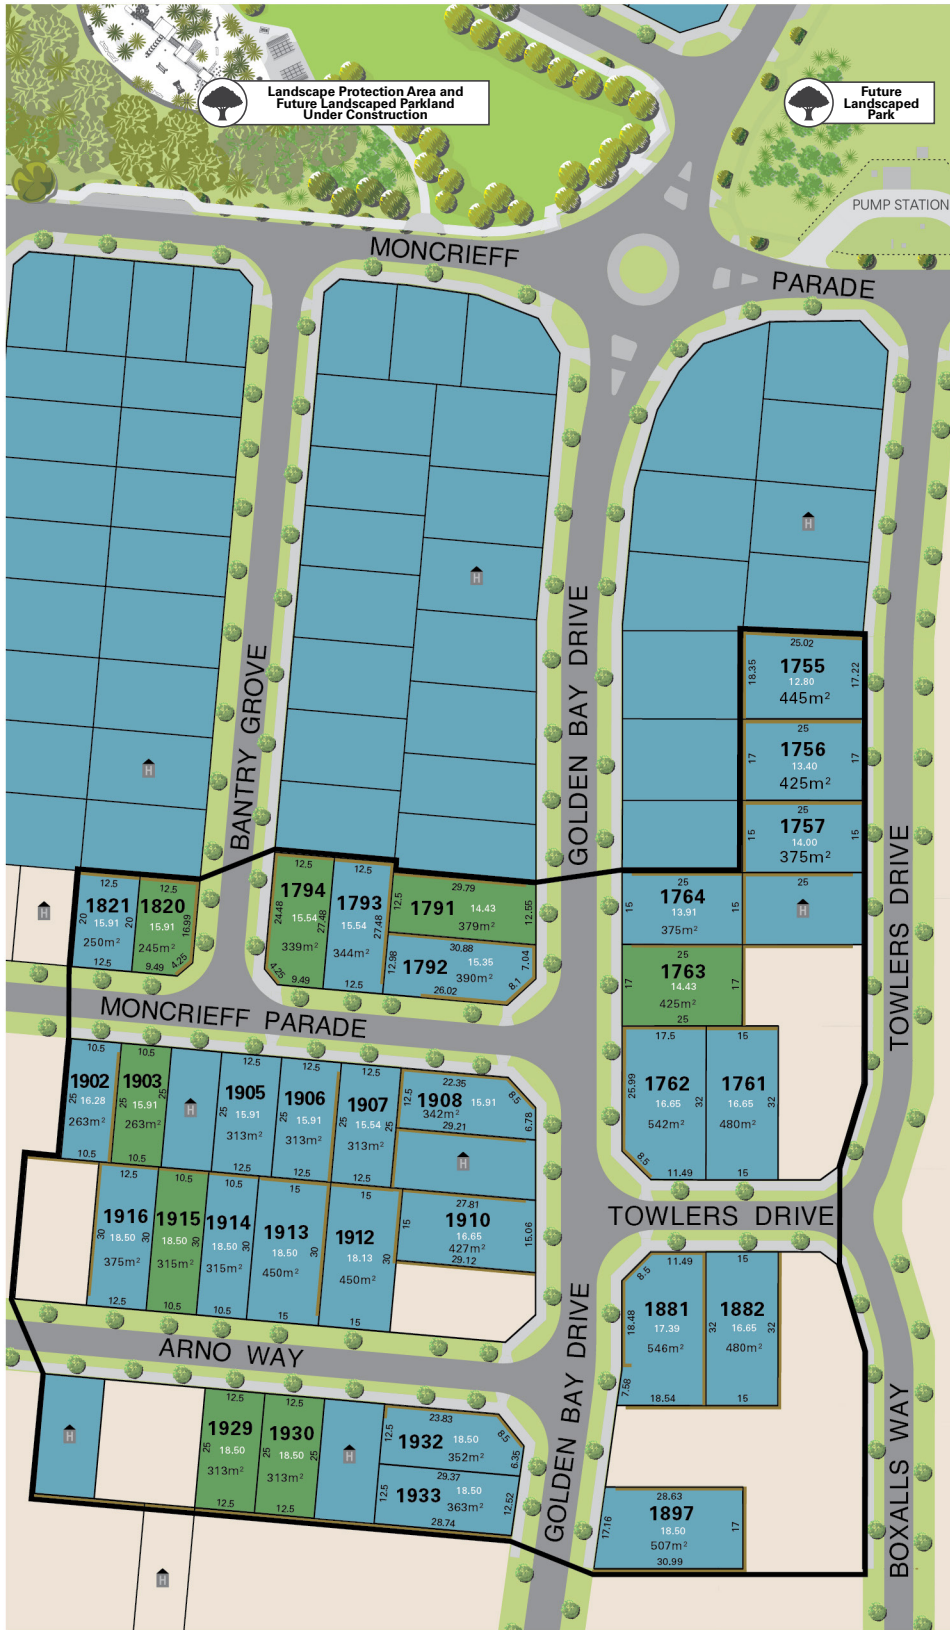

GOLDEN BAY
RESERVE

STAGE PLAN

STAGE 5G THE MONCRIEFF RELEASE 2

LEGEND

- Current Release
- Previous Release
- Future Release
- 6.10 Lot Height
- Retaining Wall
- Retained by the Department of Communities
- Sold
- Available
- Future Release

The information shown on this plan has been prepared with care; however it is subject to change and cannot form part of any offer or contract other than to identify the lot number and location of the block being purchased. Whilst every reasonable care has been taken in preparing this information, the seller or its representative or agent cannot be held responsible for any inaccuracies. Interested parties must be sure to undertake their own independent enquiries. Lot information is subject to survey and Titles Office approval. Western Power domes are yet to be designed and are subject to approval.