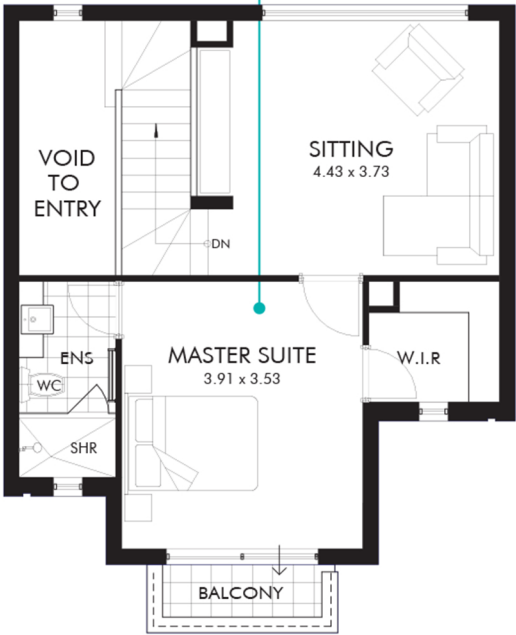

Spacious courtyard for easy home access and entertaining

LED downlights throughout

900mm Westinghouse kitchen appliances

Luxurious master suite to the entire first floor

Front landscaping rebate included