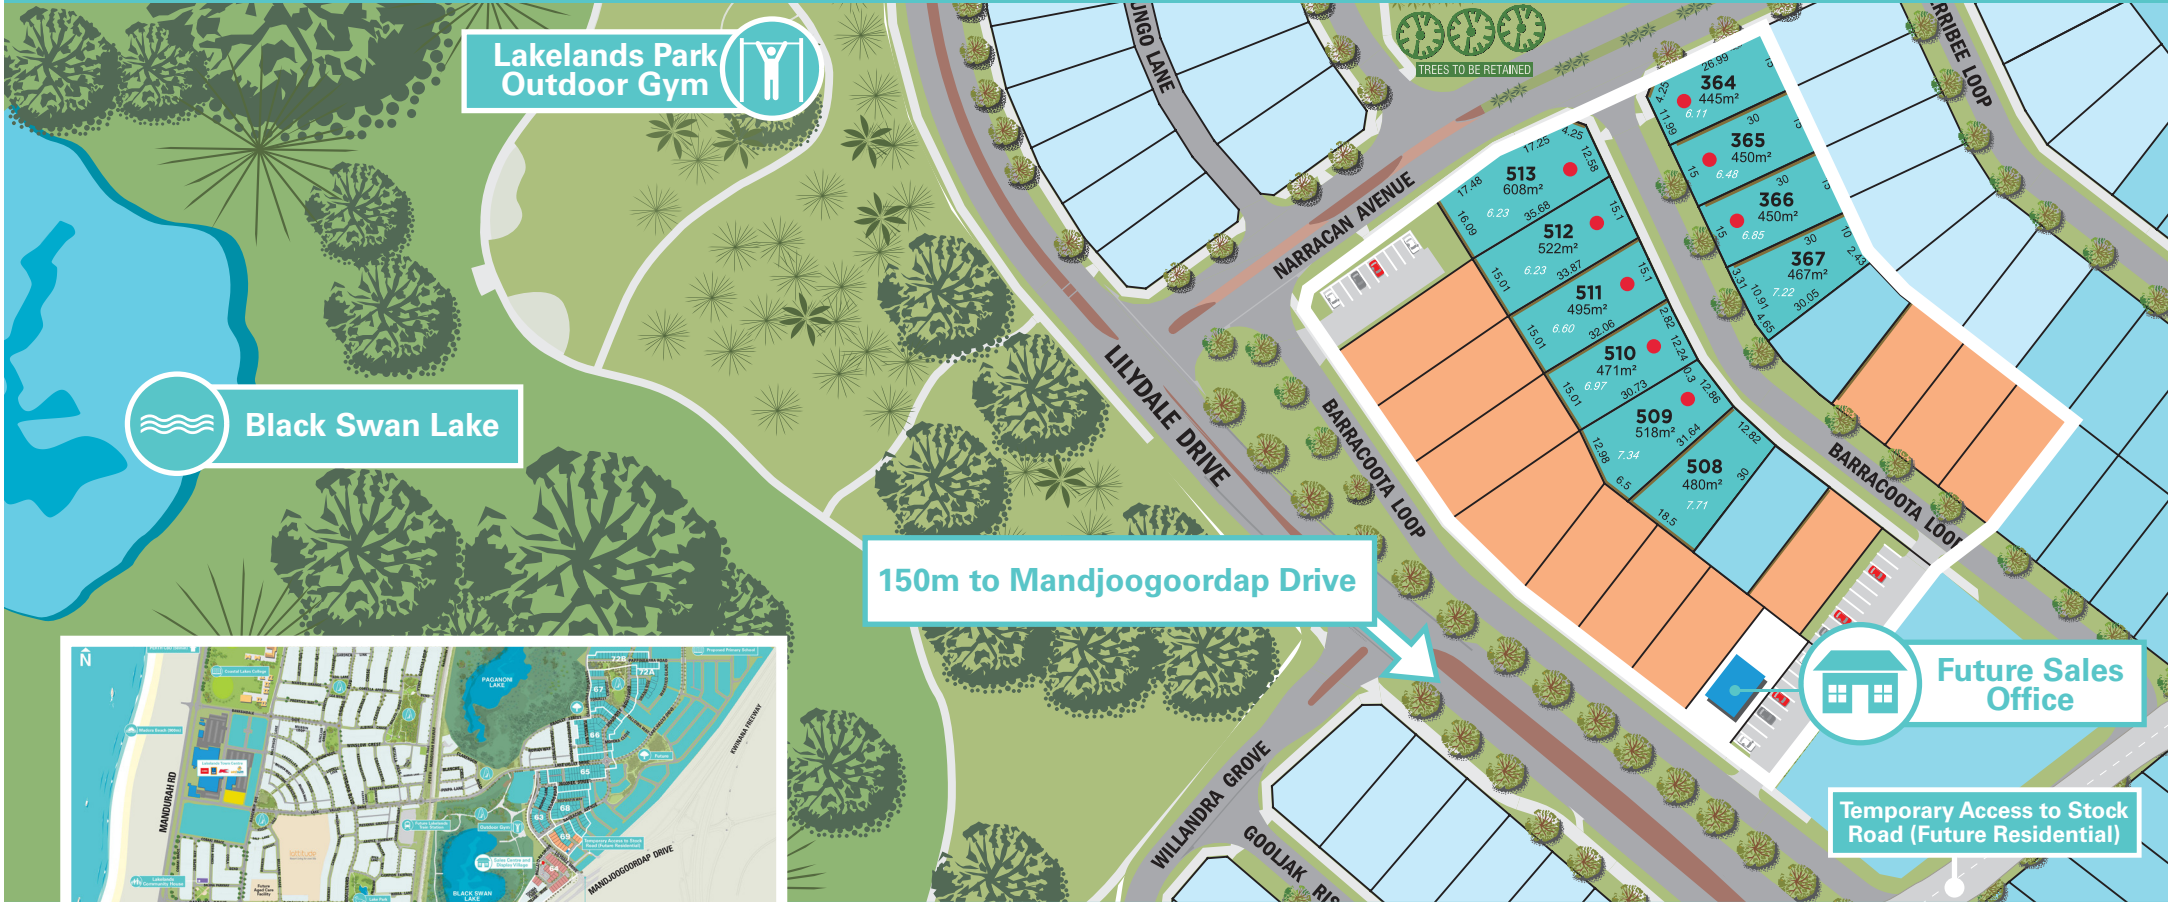

LAKELANDS
ESTATE

STAGE PLAN

STAGE 69

LEGEND

- Current Release
- Future Display Village
- Indicative Tree
- Future Release
- Current Display Village
- Lot Height
- Previous Release
- Retaining Wall

For more information, call Raelyn Smith on 0459 955 519 or email her at raelyn.smith@peet.com.au