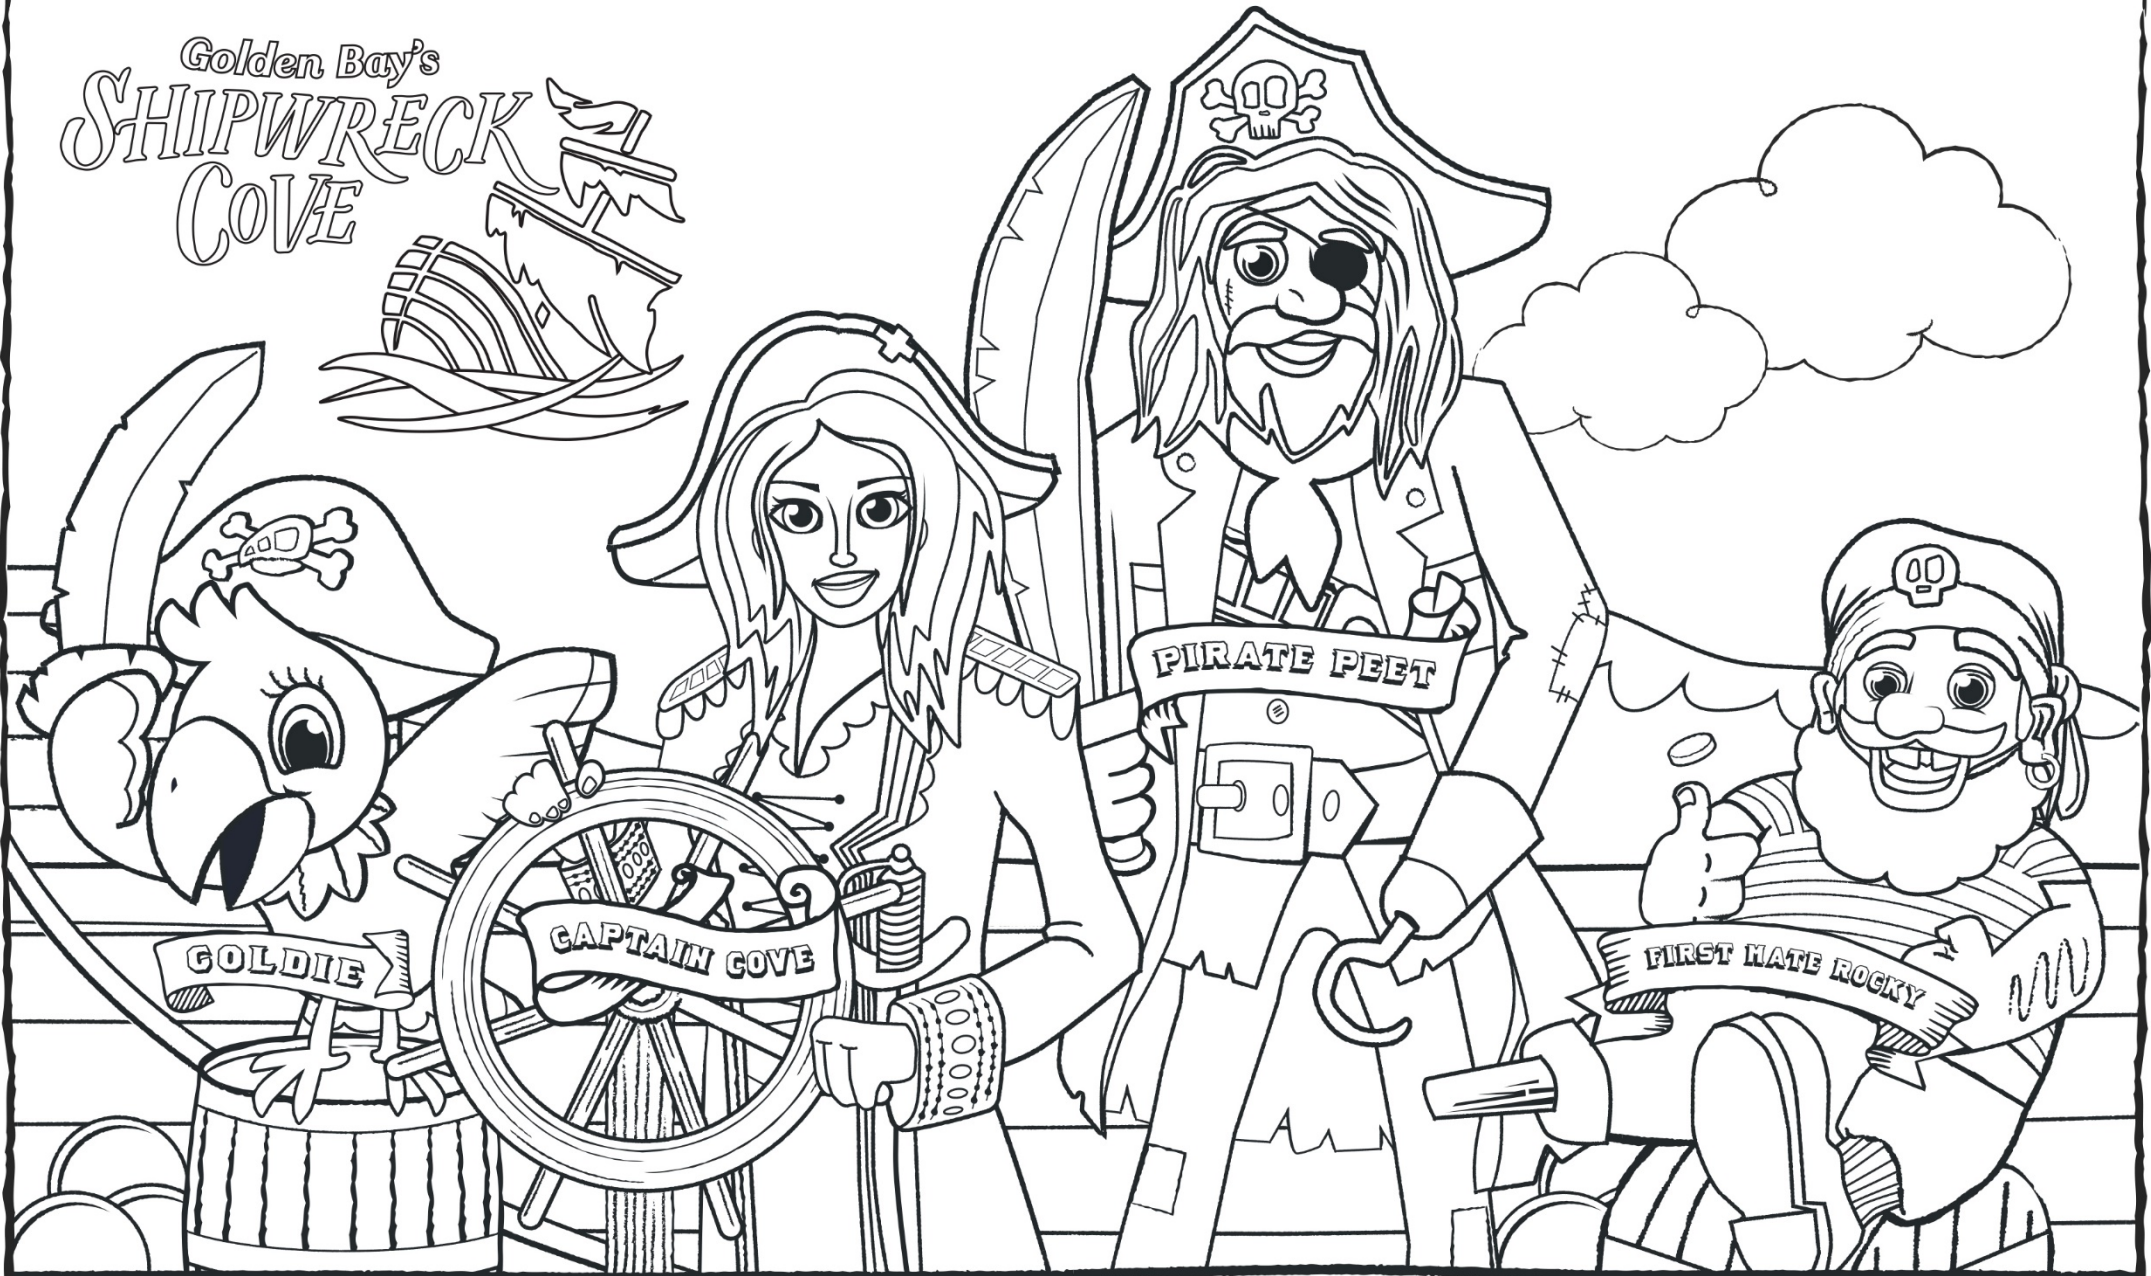

Golden Bay's
**SHIPWRECK
COVE**

GOLDEN BAY

goldenbay.com.au

Government of Western Australia
Department of Communities

PEET