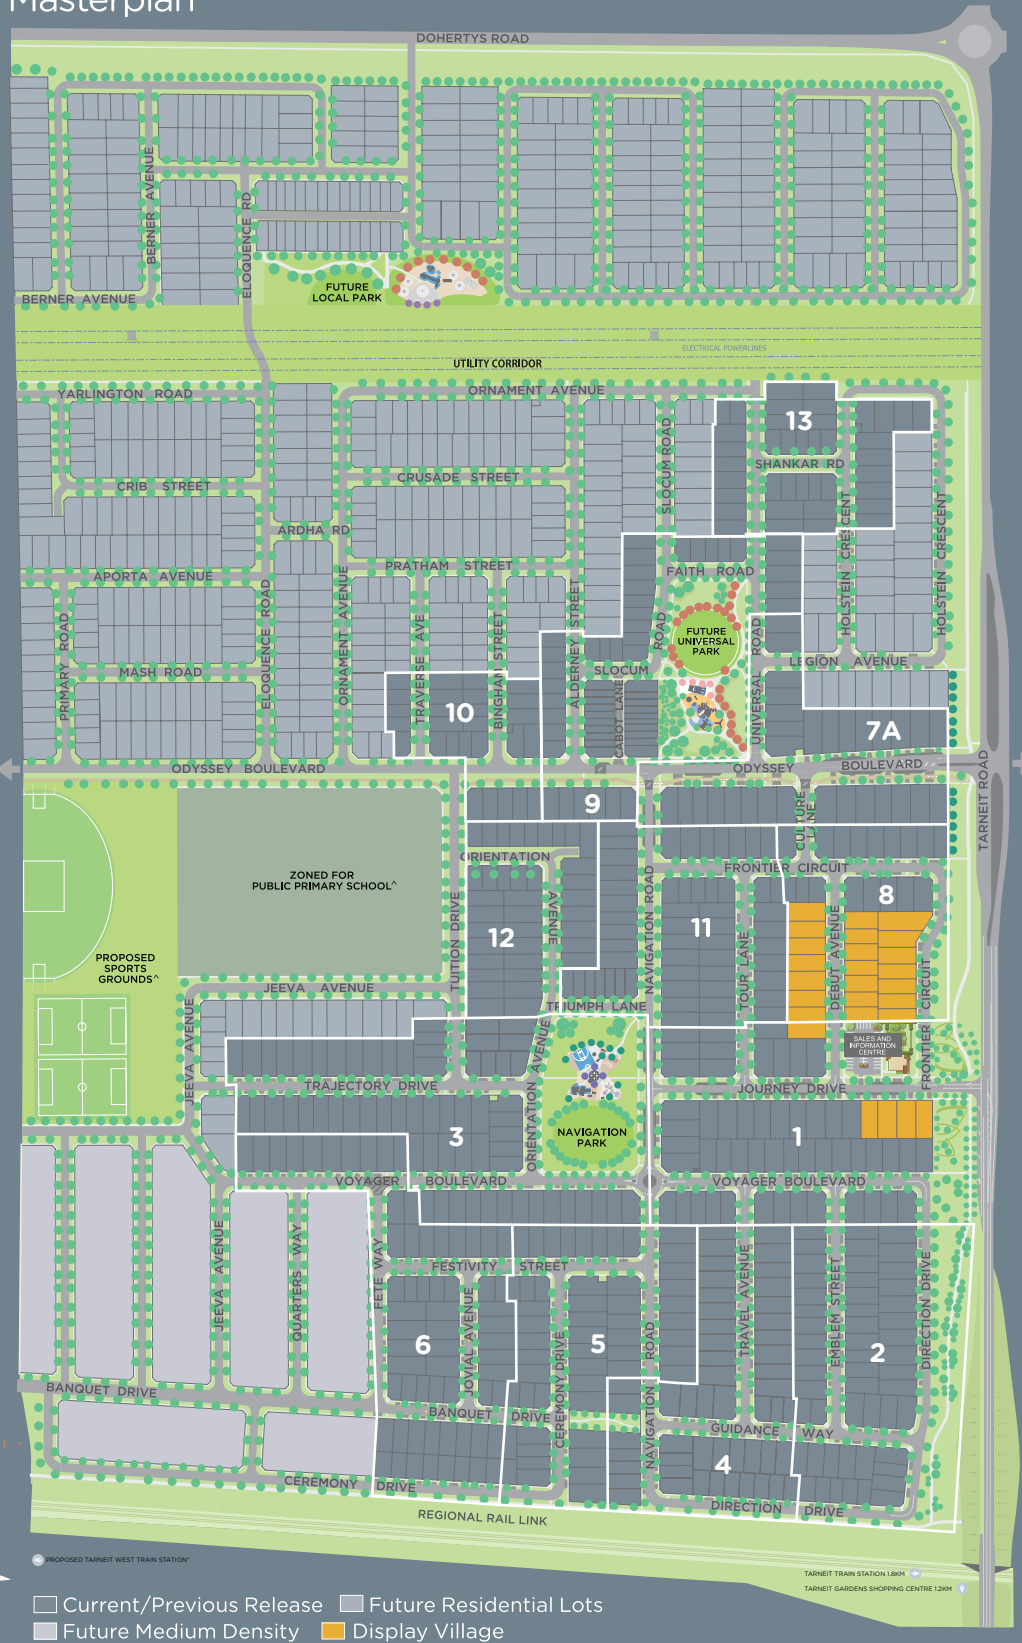

Masterplan

Contact Newhaven's sales representative
Mohit Kumar on 0439 393 829.

newhaventarneit.com.au

*Future primary school and sports grounds provided for in the Tarneit North Precinct Structure Plan November 2014 but are subject to delivery by third parties, site and market conditions, regulatory approvals, final plans and other factors. Purchasers should make their own enquires before purchasing. Peet Estates (VIC) Pty Ltd

PEET