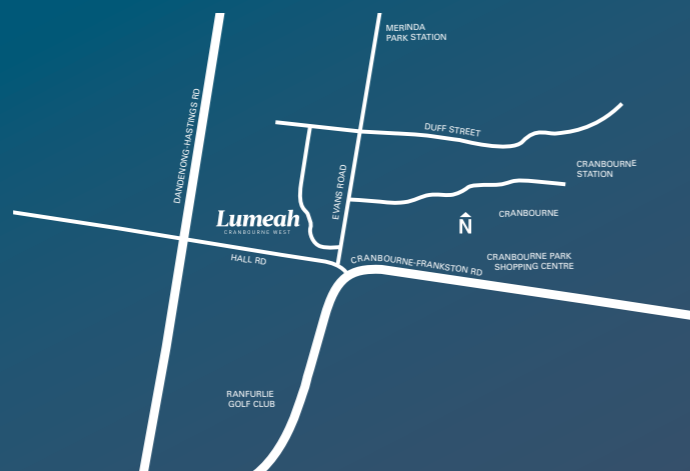

Lumeah

CRANBOURNE WEST

Flicka Boulevard
Cranbourne West
VIC 3977
0488 863 289

lumeahcranbourne.com.au

All care has been taken in the preparation of this material. No responsibility is taken for errors or omissions and details may be subject to change. Intending purchasers should not rely on statements or representations and are advised to satisfy themselves in all respects. Artwork images and plans are artists' impressions only and are not to be relied upon as a definitive reference.

M

MASTERPLAN

Lumeah

CRANBOURNE WEST

PEET

M MASTERPLAN

Live in a sought-after location.

FLOOR PLAN