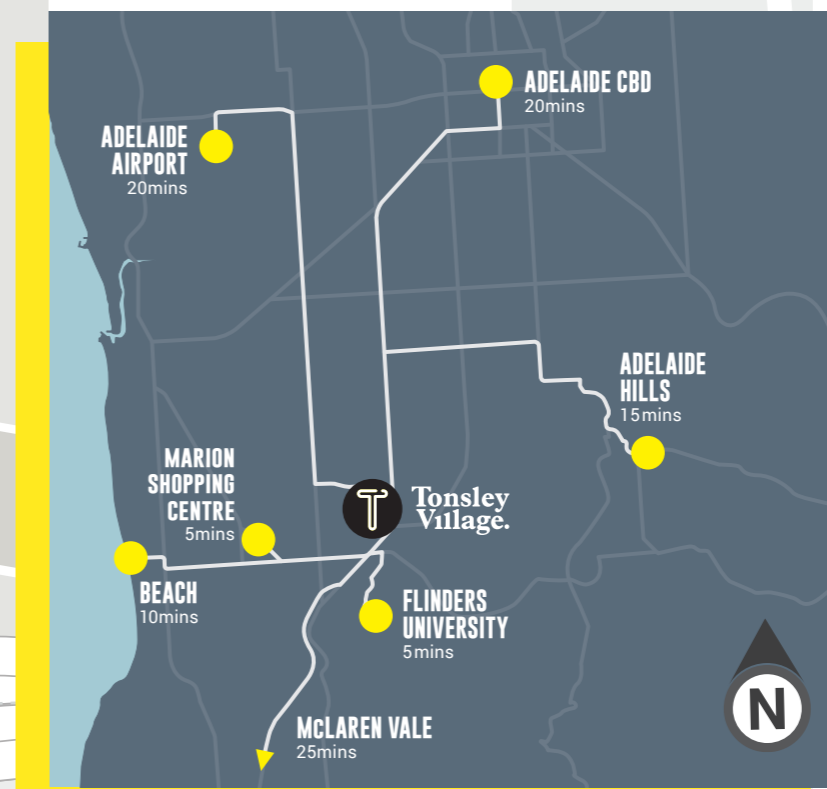

TONSLEY INNOVATION DISTRICT

TONSLEY & SURROUNDS

- 1 Future Medical Centre
- 2 Squash Courts
- 3 Flinders University
- 4 Tafe SA
- 5 3 Little Pods Cafe
- 6 Train to Flinders University & Hospital
- 7 Funk Cafe

LEGEND

- Released Stages
- Future Landscaping
- Future Tonsley Mixed Use Development
- Tonsley Development Area
- Future Tonsley Village Street
- Tonsley Village Street
- Tonsley Street
- MAB Circuit
- Tonsley Trainline
- Train Station
- T Traffic Lights
- Stage Divisions

SO CLOSE...

Tonsley Village.

Tonsley Village Sales Centre
Tonsley Boulevard, Tonsley
RLA217912

1800 PEET TV (1800 733 888)
Open 9am - 5pm weekdays
12noon - 5pm weekends and public holidays

Visit us at tonsleyvillage.com.au