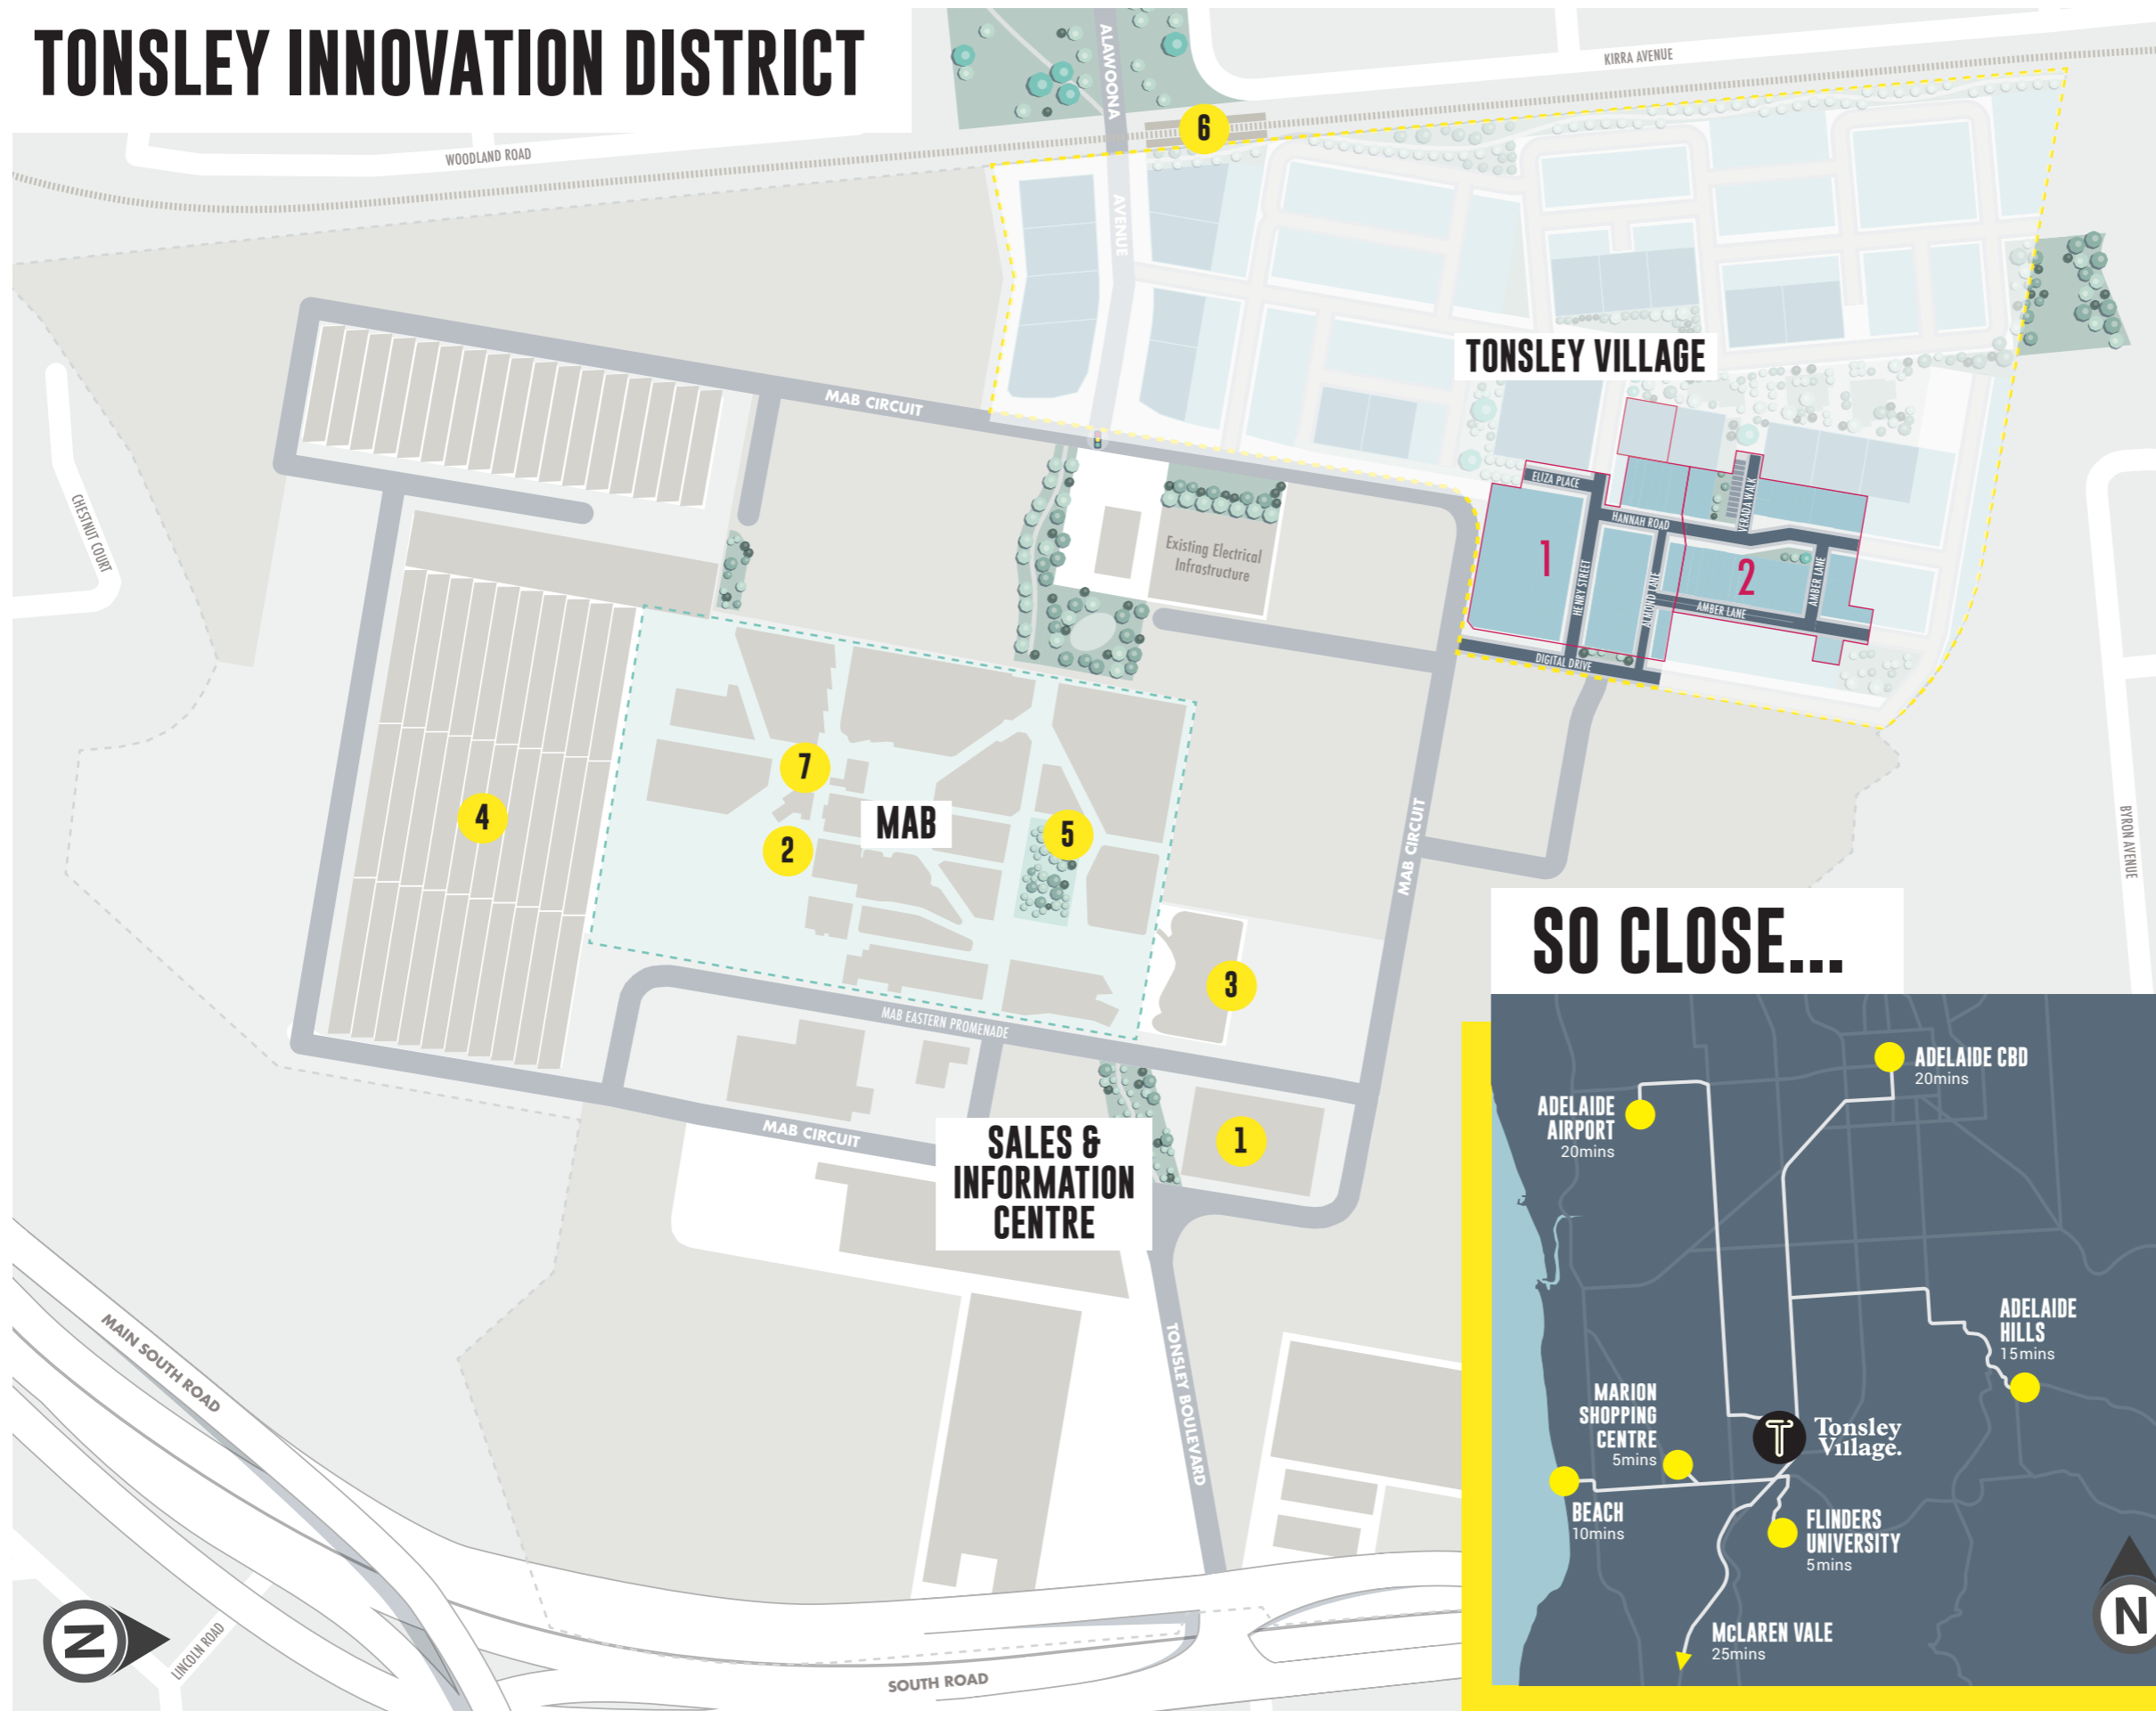

TONSLEY INNOVATION DISTRICT

TONSLEY & SURROUNDS

- 1 Future Medical Centre
- 2 Squash Courts
- 3 Flinders University
- 4 Tafe SA
- 5 3 Little Pods Cafe
- 6 Train to Flinders University & Hospital
- 7 Funk Cafe

LEGEND

- Released Stages
- Future Landscaping
- Future Tonsley Mixed Use Development
- Tonsley Development Area
- Future Tonsley Village Street
- Tonsley Village Street
- Tonsley Street
- MAB Circuit
- Tonsley Trainline
- Train Station
- T Traffic Lights
- Stage Divisions