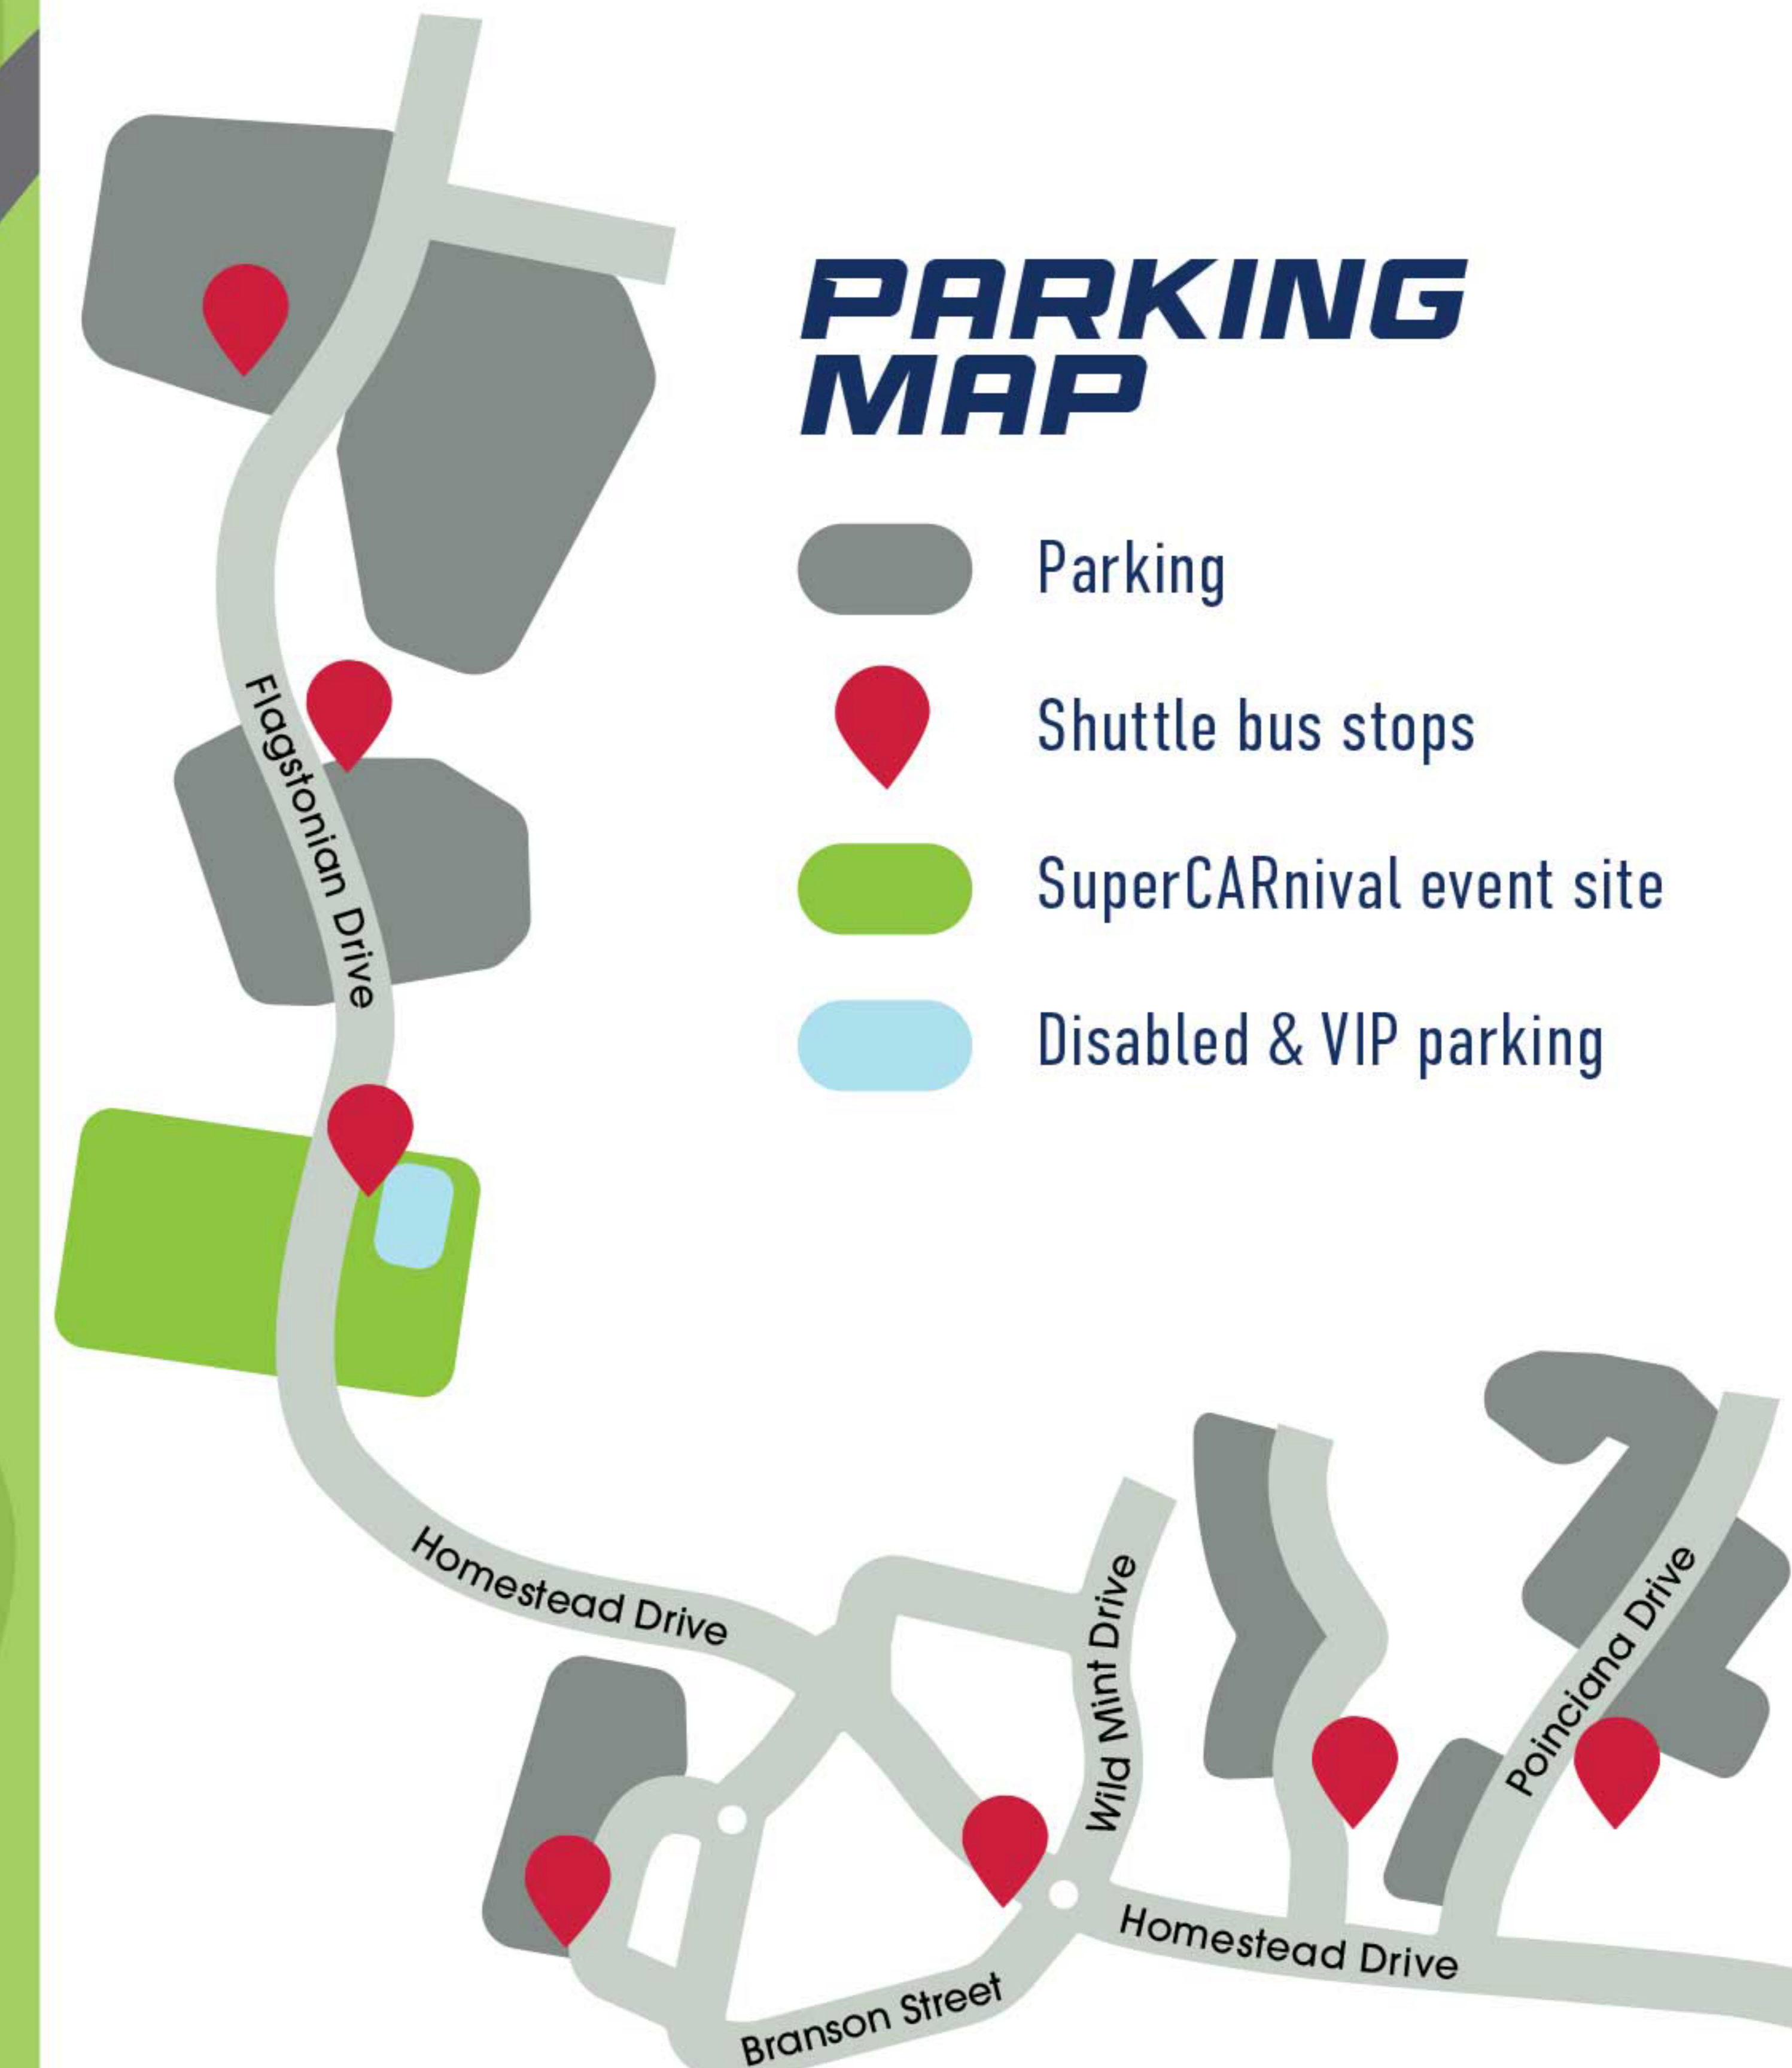

EVENT MAP

SUPER CARNIVAL

SUPERCHARGED FAMILY FUN

PARKING MAP

- Parking
- Shuttle bus stops
- SuperCARNIVAL event site
- Disabled & VIP parking

SITE MAP LEGEND

ACTIVATIONS

- | | | | | | |
|-----------------------------------|-----------------------------------|--|-------------------------------|--|--|
| 1 SuperCARNIVAL Entry | 5 Repco Pit Stop Challenge | 9 WIN a block of land mural | 12 Tigers licensed bar | 14 Water Play Park | 17 Disabled & VIP parking |
| 2 Supercars Zone | 6 Super Lap marshall area | 10 Remote control car racing | 13 SuperCARNIVORE BBQ | 15 Adventure Play Park | 18 Shuttle bus pick-up and drop off |
| 3 Racing Simulator | 7 B105 Black Thunder | 11 Pet Stop Pawtraits (Dog Park - 200m) | Food trucks | 16 Kids zone with matchbox cars and colour wall | Toilets |
| 4 Supercars Winners Podium | 8 Mondaze Car & Bike Show | | Meet Brodie Kostecki | | |