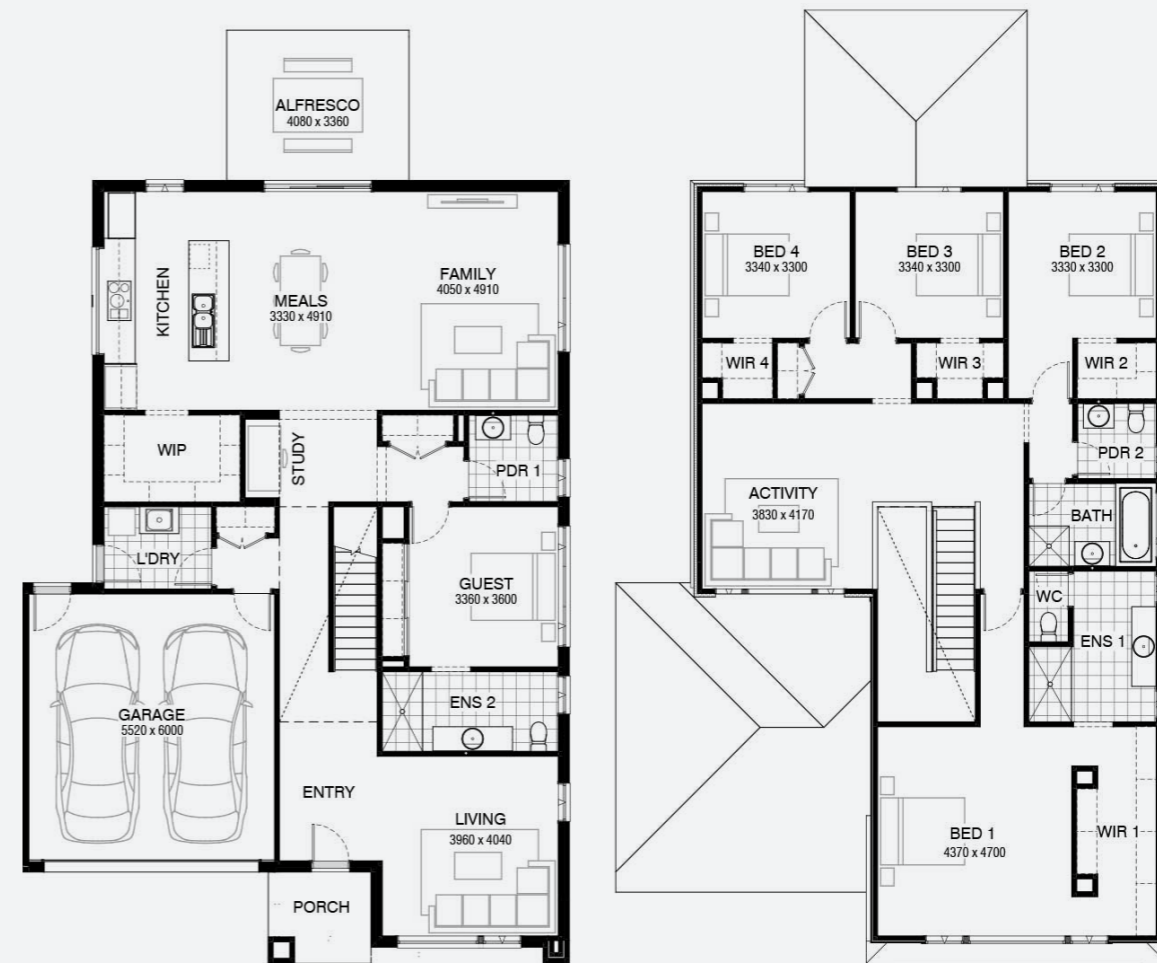

**GUILD
BUILDER**

Burbank 

AREAS	
Living	291.5m ²
Garage	36.3m ²
AlFRECO	13.7m ²
Porch	4.7m ²
Total	346.2m²

NEWELL 346

Builder House Only Package \$567,997

 346m²

 5

 3.5

● Lot No. 2418

● Lot Size 480m²