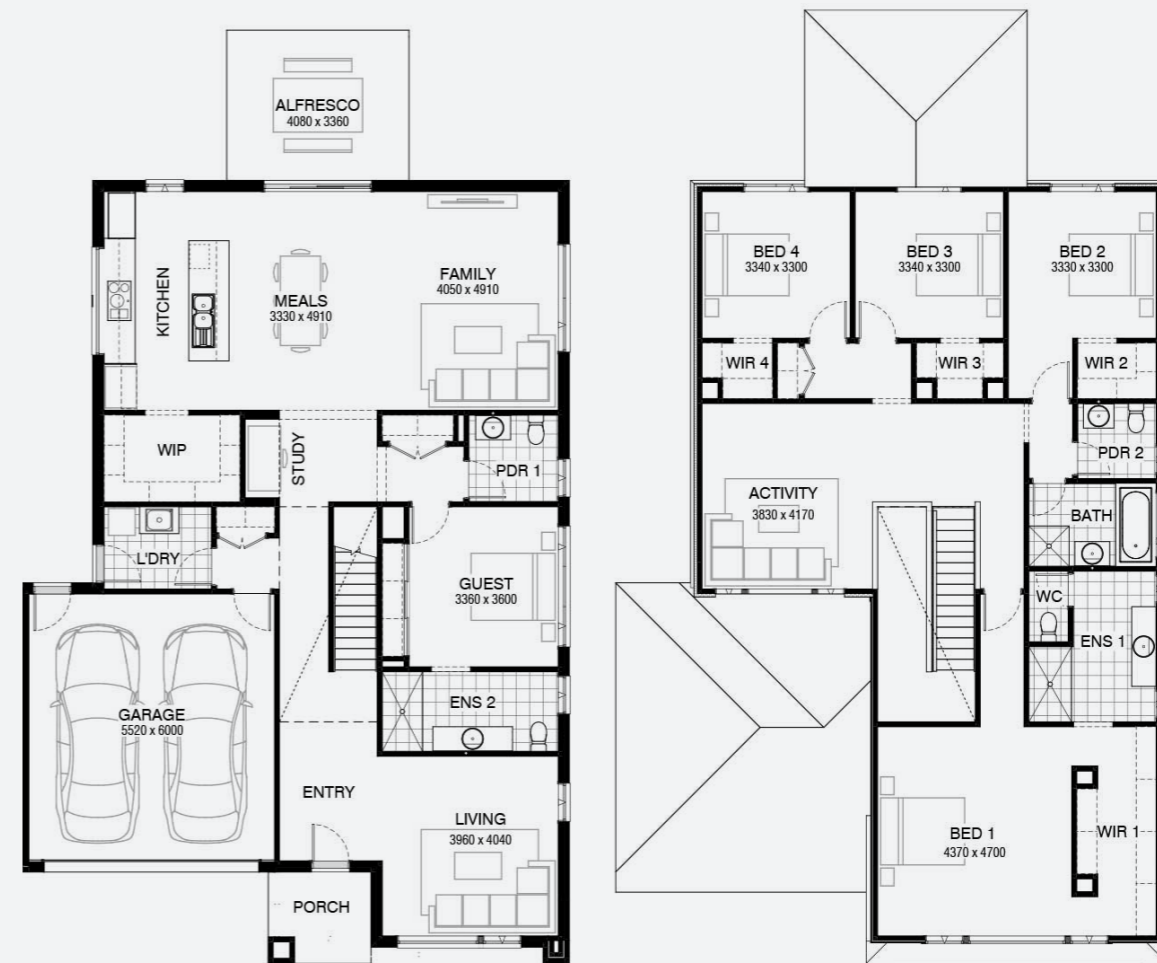

**GUILD  
BUILDER**

**Burbank** 

AREAS	
Living	291.5m <sup>2</sup>
Garage	36.3m <sup>2</sup>
AlFRESCO	13.7m <sup>2</sup>
Porch	4.7m <sup>2</sup>
<b>Total</b>	<b>346.2m<sup>2</sup></b>

# NEWELL 346

## Builder House Only Package \$567,997

305m<sup>2</sup>

4

2.5

Would suit 480m<sup>2</sup> lot