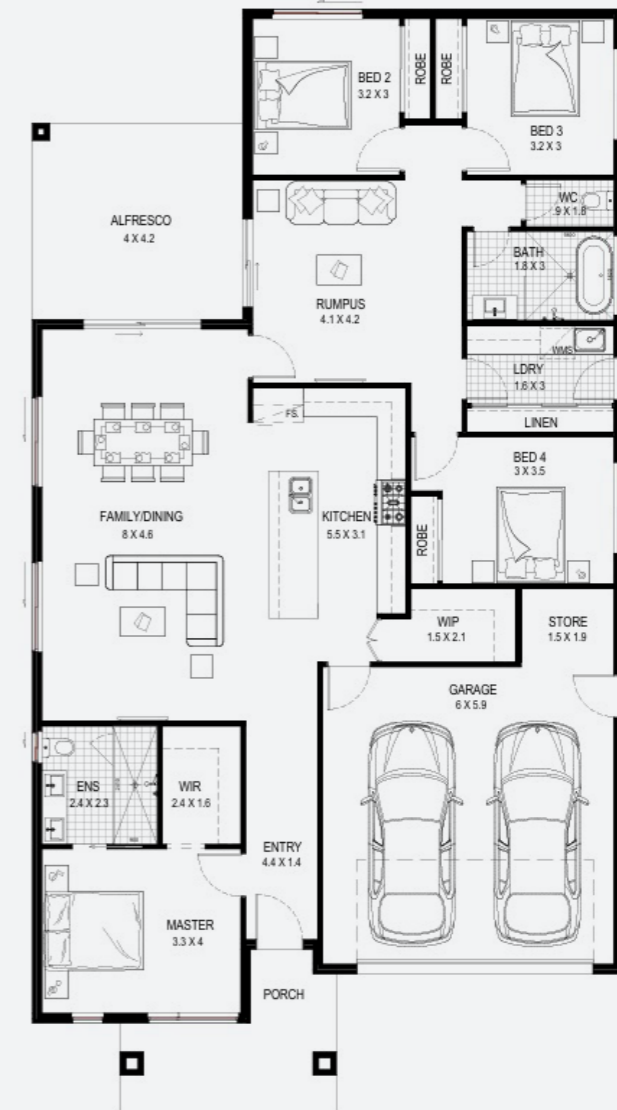

**GUILD
BUILDER**

BLD
homes

Artist's impression.

AREAS

Living	11.0m ²
Garage	41.7m ²
Alfresco	17.1m ²
Porch	12.5m ²
Total	242.3m ²

THE MARLEY

House and Land Package \$998,000*

 242m²

 4

 2

● Lot No. 2406

● Lot Size 420m²