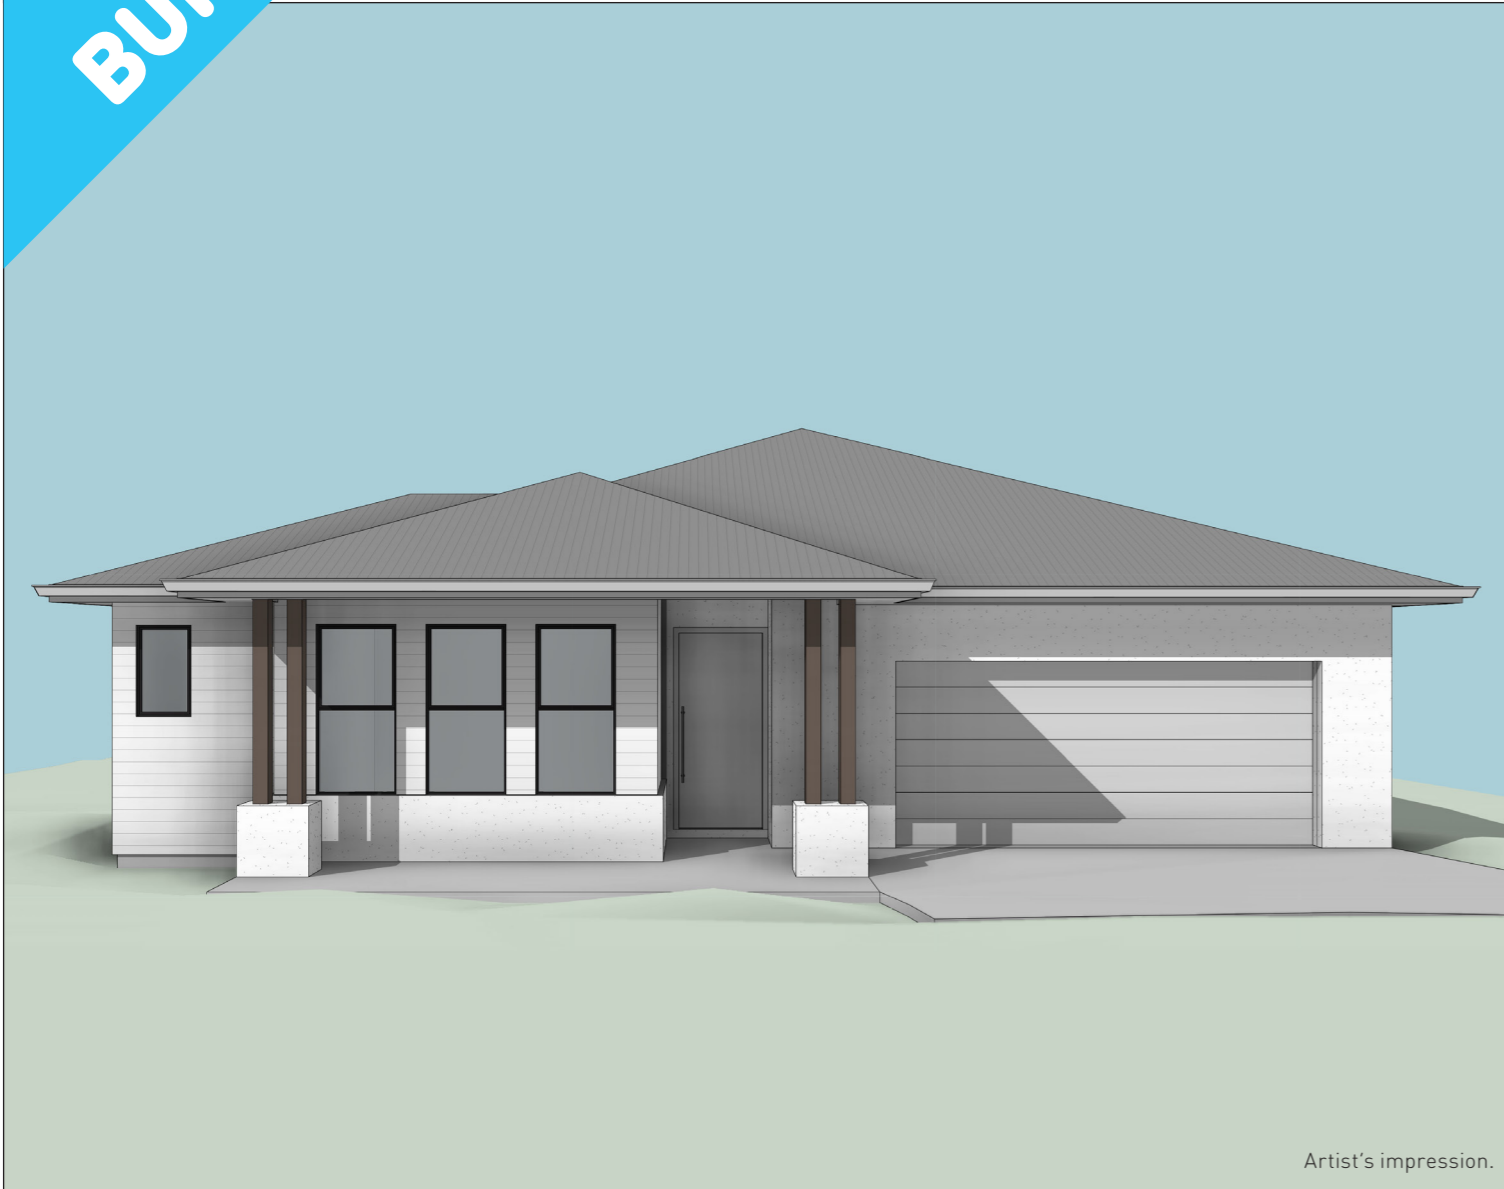

**GUILD
BUILDER**

Artist's impression.

AREAS	
Living	186m ²
Garage	43m ²
Alfresco	24m ²
Verandah	11m ²
Total	264m²

LOT 9308

House and Land Package \$1,142,000*

● Lot No. 9308

● Lot Size 480m²