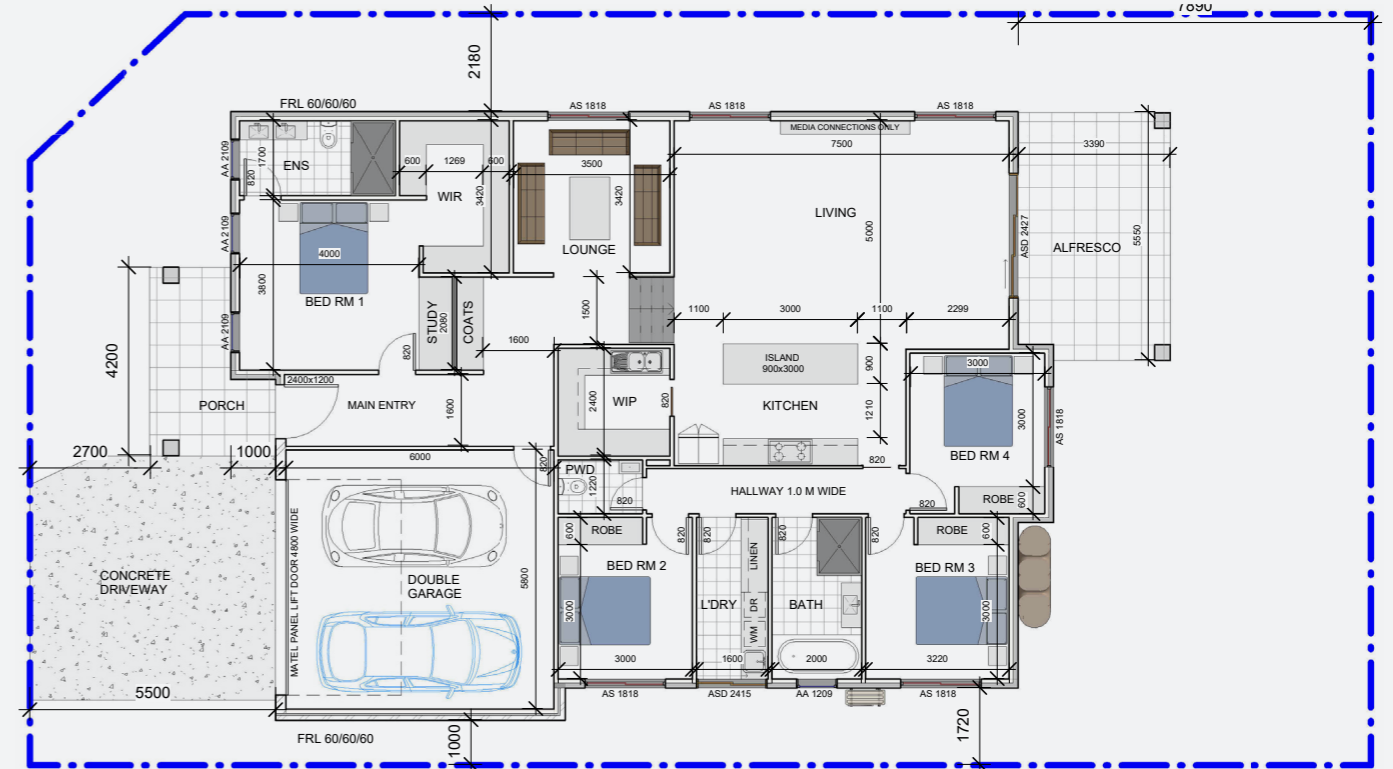

**GUILD
BUILDER**

Sunny Homes
— ACT / NSW —

Artist's impression.

AREAS

Living	190.10m ²
Garage	37.70m ²
Alfresco	18.50m ²
Porch	9.50m ²
Total	255.80m²

BROOKSIDE

House and Land Package \$1,049,000*

255m²

4

2

● Lot No. 2442

● Lot Size 498m²