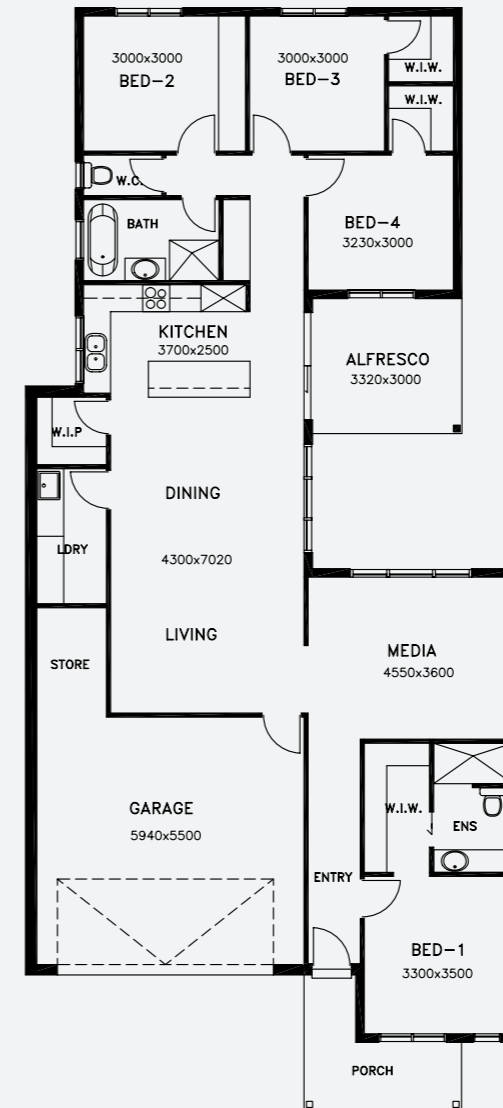

**GUILD
BUILDER**

Artist's impression.

AREAS

Living	157.0m ²
Garage	39.8m ²
Alfresco	10.0m ²
Porch	7.0m ²
Total	213.8m²

BIRCH

House and Land Package \$915,000*

213m²

4

2

● Lot No. 2151

● Lot Size 363m²